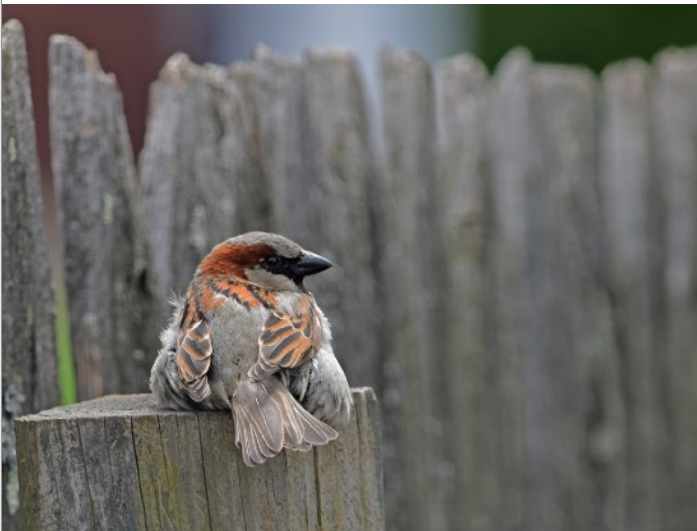

# Feathered friends stand out in May exhibition

Birds made up a good portion of the entries in the May exhibition. Clockwise from top left, "Great Horned Owl" by Jim Gillen, "Goldfinch" by Chris Laudani, "Spring Cardinal" by Judy Bolio, "Lucky Ducks" by Karl Meyer and "Resting" by Muriel Lohnes. Exhibition results on pages 6 and 7.