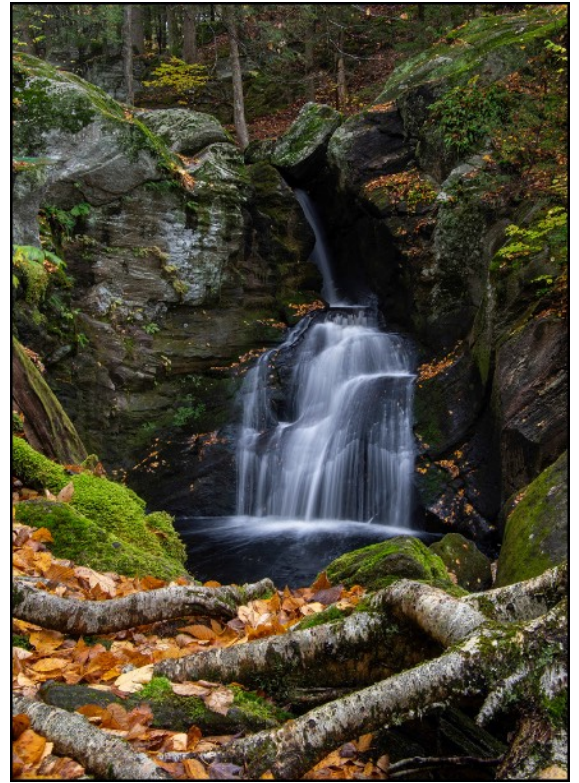

Nature

In Digital Nature, clockwise from top, "Do Not Disturb" by Barbara Krawczyk, "Full Flaps" by Joe Kruzel and "Two at Once" by Richard Harper.

Clockwise from top, "Final Approach" by Mark Kula, "Focused on Finding a Meal" by Linda Kozloski and "Sea Creature" by Tim Donelan.